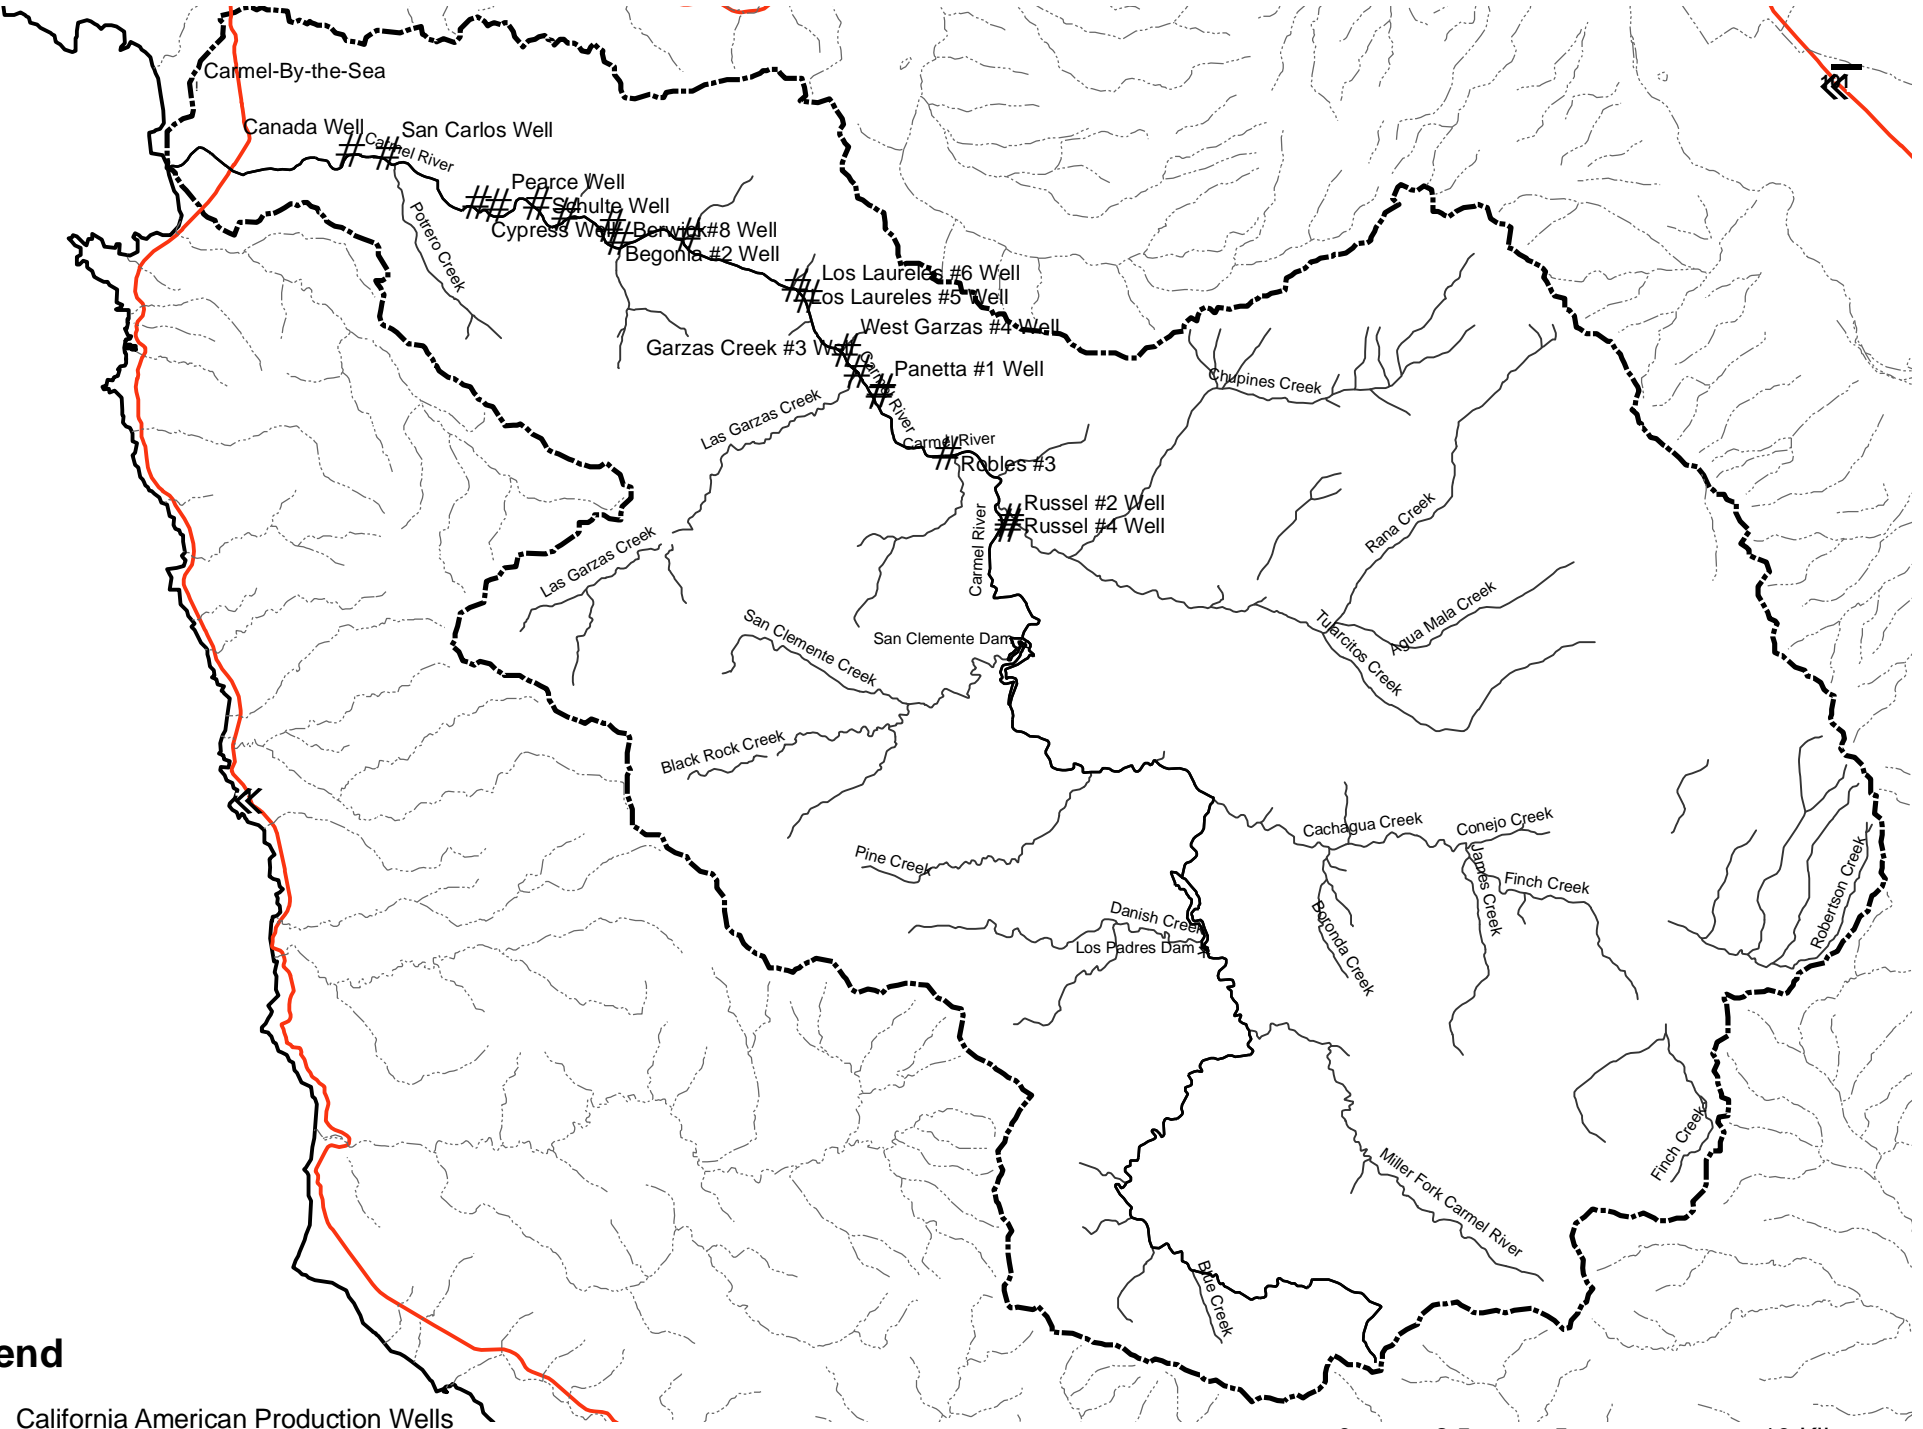

The Carmel River Watershed: California American Water Production Wells

Legend
California American Production Wells

0 2.5 5 10 Kilometers